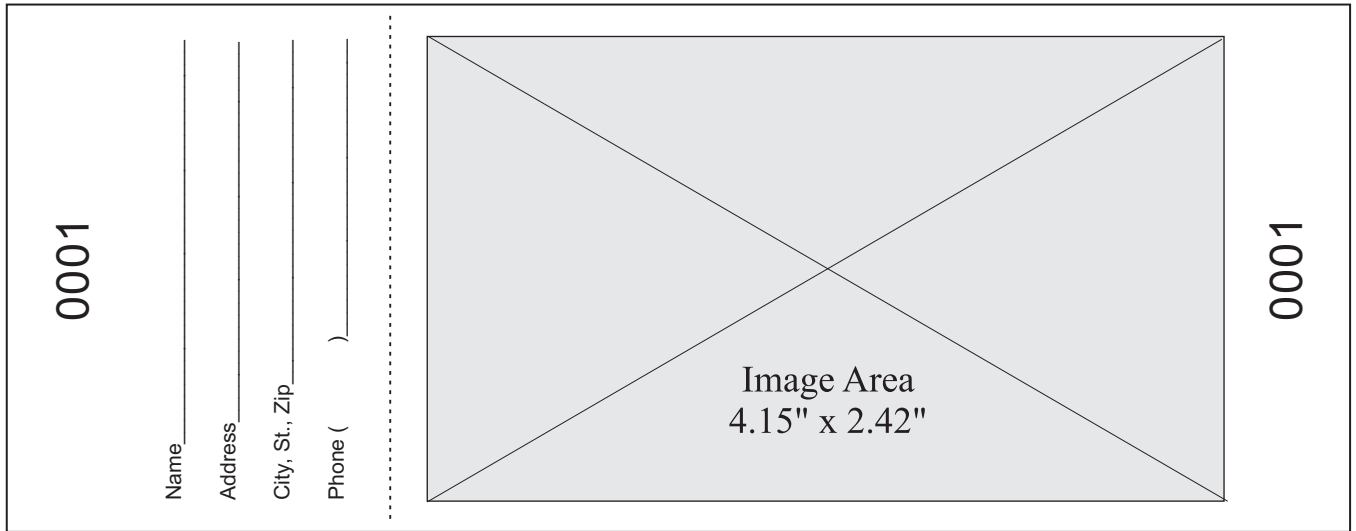

2.75"x7.00" TICKET - STYLE C

7.00"

2.75"

2.75"

Overall Ticket Size: 7.00" x 2.75" (Available up to 10.00" x 2.75")

Image Area: 4.15" x 2.42"

Set each page 3-up, 2.75" apart, centered on page.

Art must be **ALL BLACK** unless its a full color job. Use **RGB NOT CMYK** setting on pdf.

Please fax copy of file sent.

NOTE: (FRAME OUTLINES, NUMBERS & PERF LINES ARE FOR POSITION ONLY - DO NOT INCLUDE THEM ON YOUR ARTWORK) (STUB MUST BE INCLUDED)