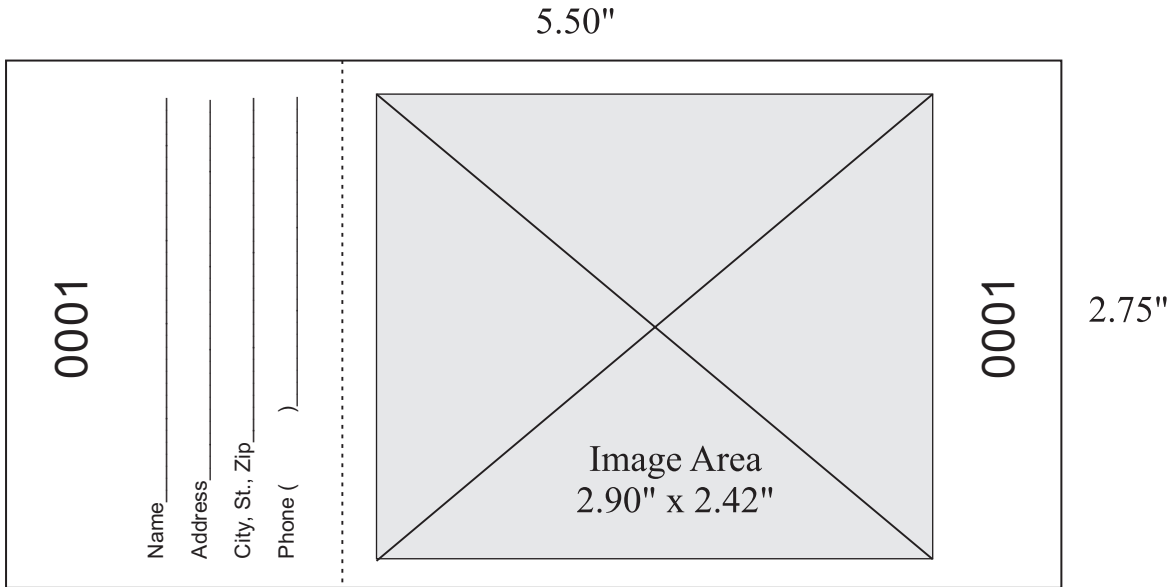

**2.75"x5.50" LOOSE CHANCE BOND / VELLUM TICKETS - STYLE A**

Overall Ticket Size: 5.50" x 2.75"

Image Area: 2.90" x 2.42"

Set each page 3-up, 2.75" apart, centered on page.

Art must be **ALL BLACK** unless its a full color job. Use **RGB NOT** CMYK setting on pdf.

Please fax copy of file sent.

**NOTE: (FRAME OUTLINES, NUMBERS & PERF LINES ARE FOR POSITION ONLY - DO NOT INCLUDE THEM ON YOUR ARTWORK) (STUB MUST BE INCLUDED)**