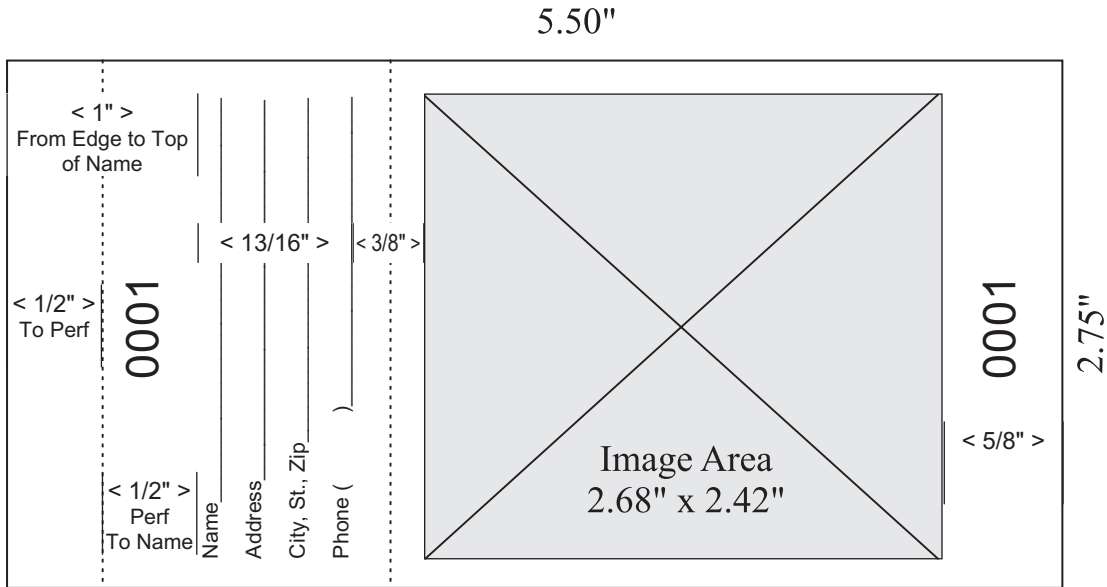

**2.75"X5.50" STANDARD RAFFLE BOOK or GLUED BOOK**

Overall Ticket Size: 5.50" x 2.75"

Image Area: 2.68" x 2.42"

Set each page 3-up, 2.75" apart, centered on page.

Art must be **ALL BLACK** unless its a full color job. Use **RGB NOT** CMYK setting on pdf.

Please fax copy of file sent.

**NOTE: (FRAME OUTLINES, NUMBERS & PERF LINES ARE FOR POSITION ONLY - DO NOT INCLUDE THEM ON YOUR ARTWORK) (STUB MUST BE INCLUDED)**