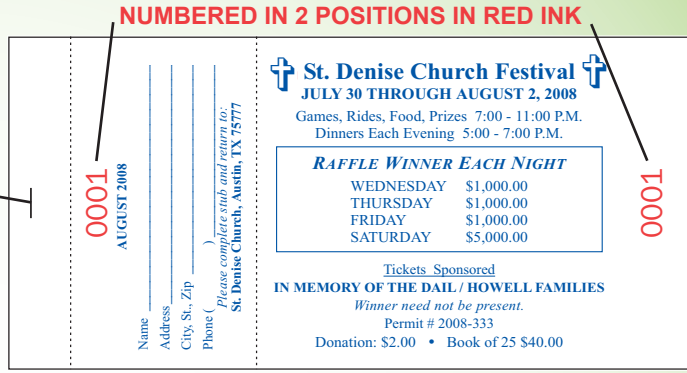

RAFFLE BOOK SPECIALIST

PRINTED IN REFLEX BLUE INK

EXTRA PERFORATION FOR EASY & ACCURATE PULL-APART

STANDARD:

- 18/20 lb White Bond (Depending on availability)
- **OVERALL SIZE: 2 3/4"x5 1/2"**
- Plain Front Cover
- No Back Cover
- 12 Lines of Body Copy
- 4-5 Lines of Copy on Stub
- Reflex Blue Ink
- Numbering in Red Ink - 2 Positions
- 2 Perforations
- 1 Staple
- **Guaranteed NO Double Numbers**

SUGGESTED RETAIL PRICES