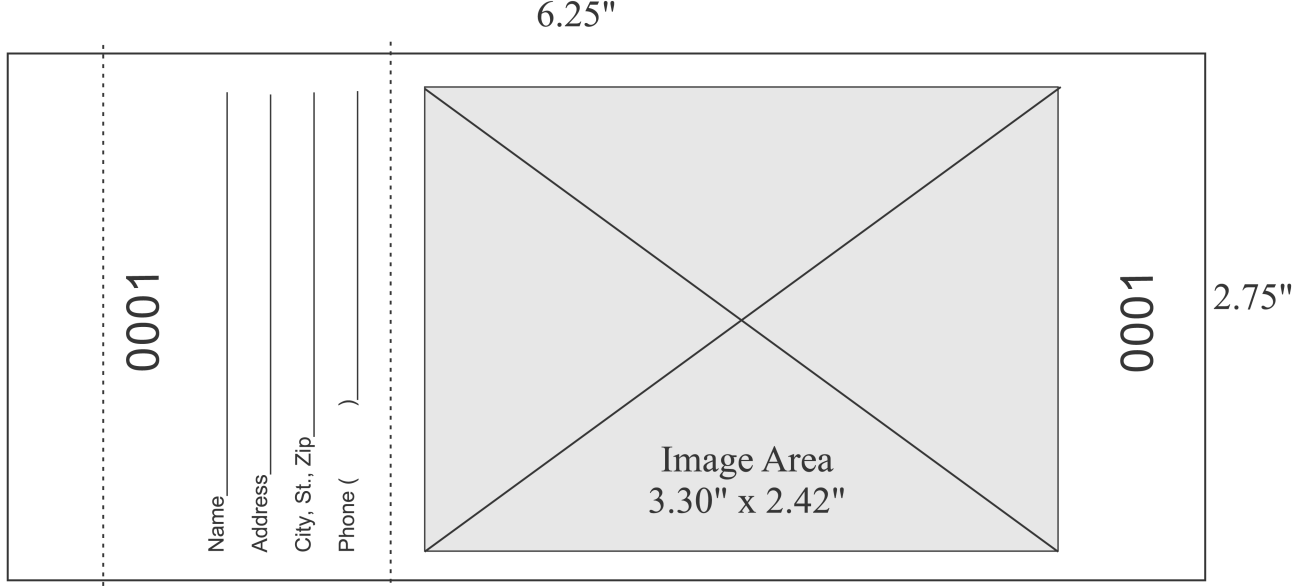

2.75"X6.25" OVERSIZE RAFFLE BOOK

Overall Ticket Size: 6.25" x 2.75"

Image Area: 3.30" x 2.42"

Set each page 3-up, 2.75" apart, centered on page.

Art must be ALL BLACK unless its a full color job. Please fax copy of file sent.

NOTE: (FRAME OUTLINES, NUMBERS & PERF LINES ARE FOR POSITION ONLY - DO NOT INCLUDE THEM ON YOUR ARTWORK) (STUB MUST BE INCLUDED)